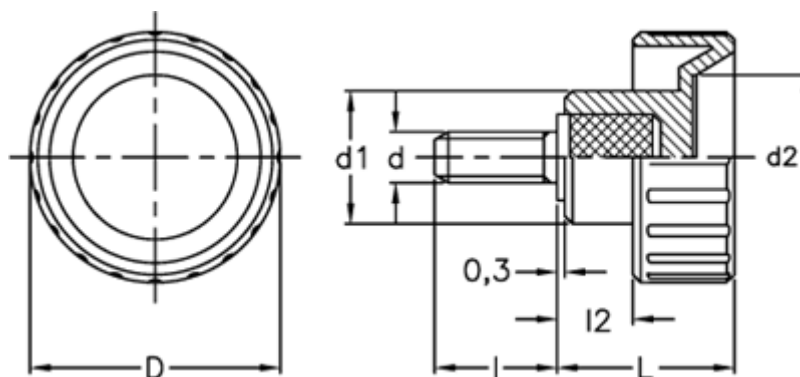

Data Sheet

Article number: 2302006576
Description: E+G Fluted grip knob
BT.20 p-M6x16

Measures

d = 20
d1 = 12
d2 = 11
d 6g = M6
l = 16
L = 16.0
l2 = 6.0